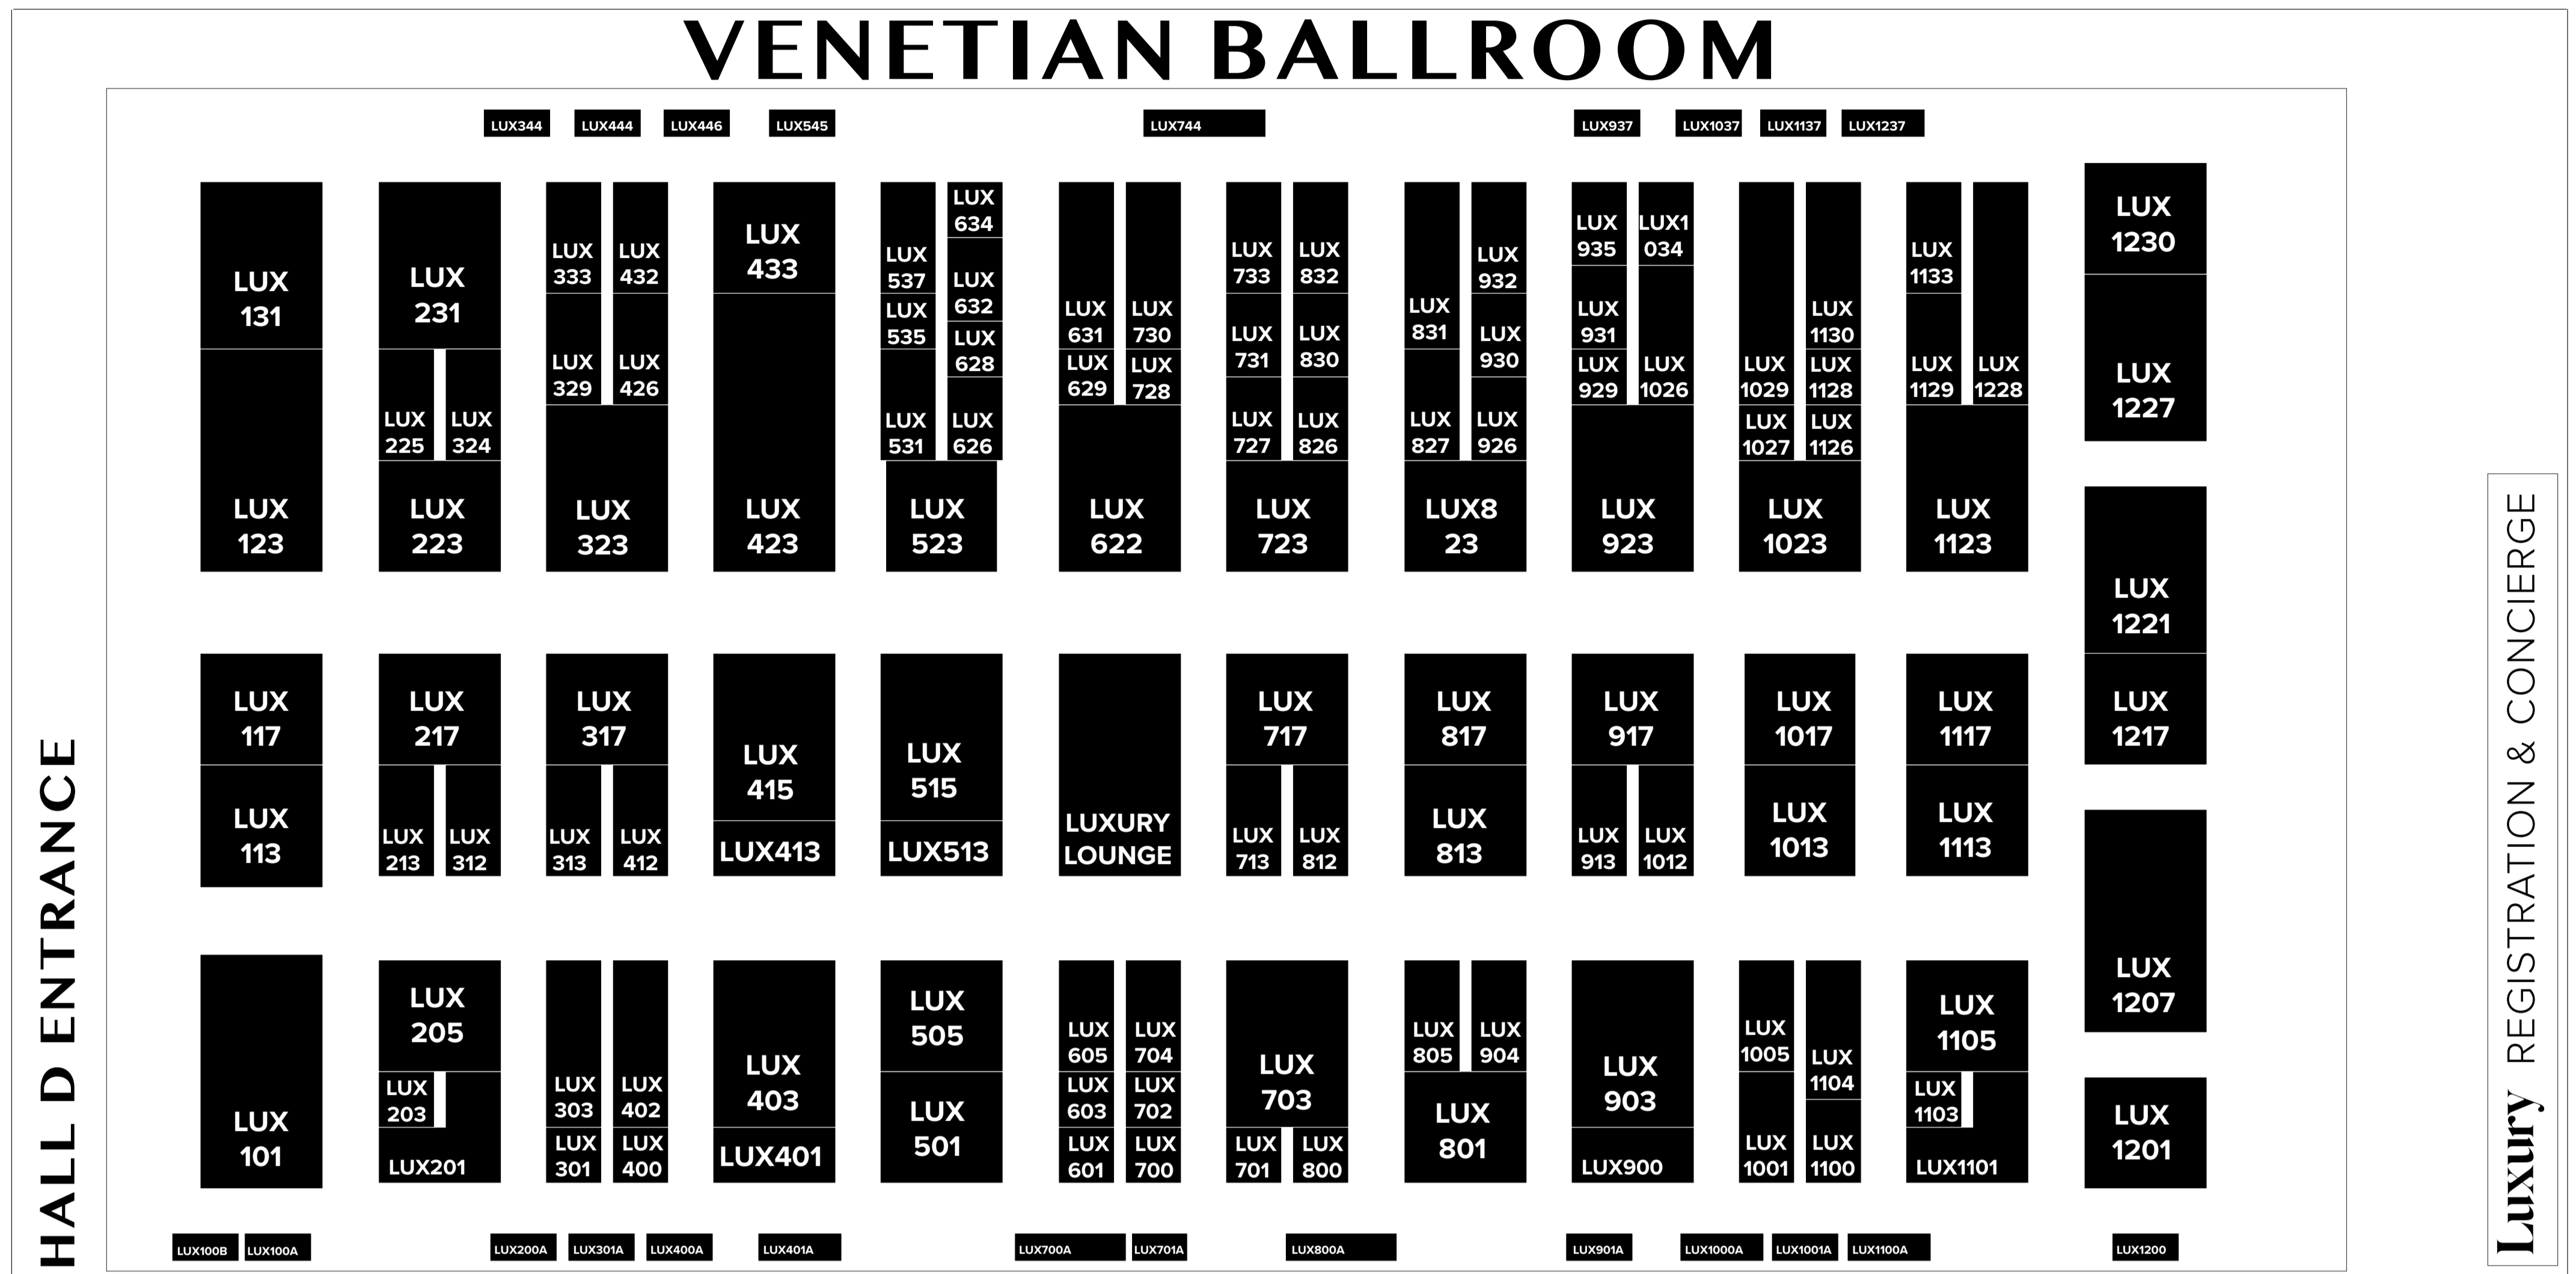

Luxury

THE VENETIAN - LEVEL 2

Design at
Luxury

ENTRANCE TO JCK SHOW FLOOR & REGISTRATION

ENTRANCE FROM VENETIAN & PALAZZO

ESCALATORS TO LEVELS 1, 3-5

Luxury LOBBY BAR

ELEVATORS

Luxury TITIAN BALLROOM

Luxury BELLINI BALLROOM

PLEASE NOTE: LUXURY LUNCH RELOCATED MURANO BALLROOM, LEVEL 3