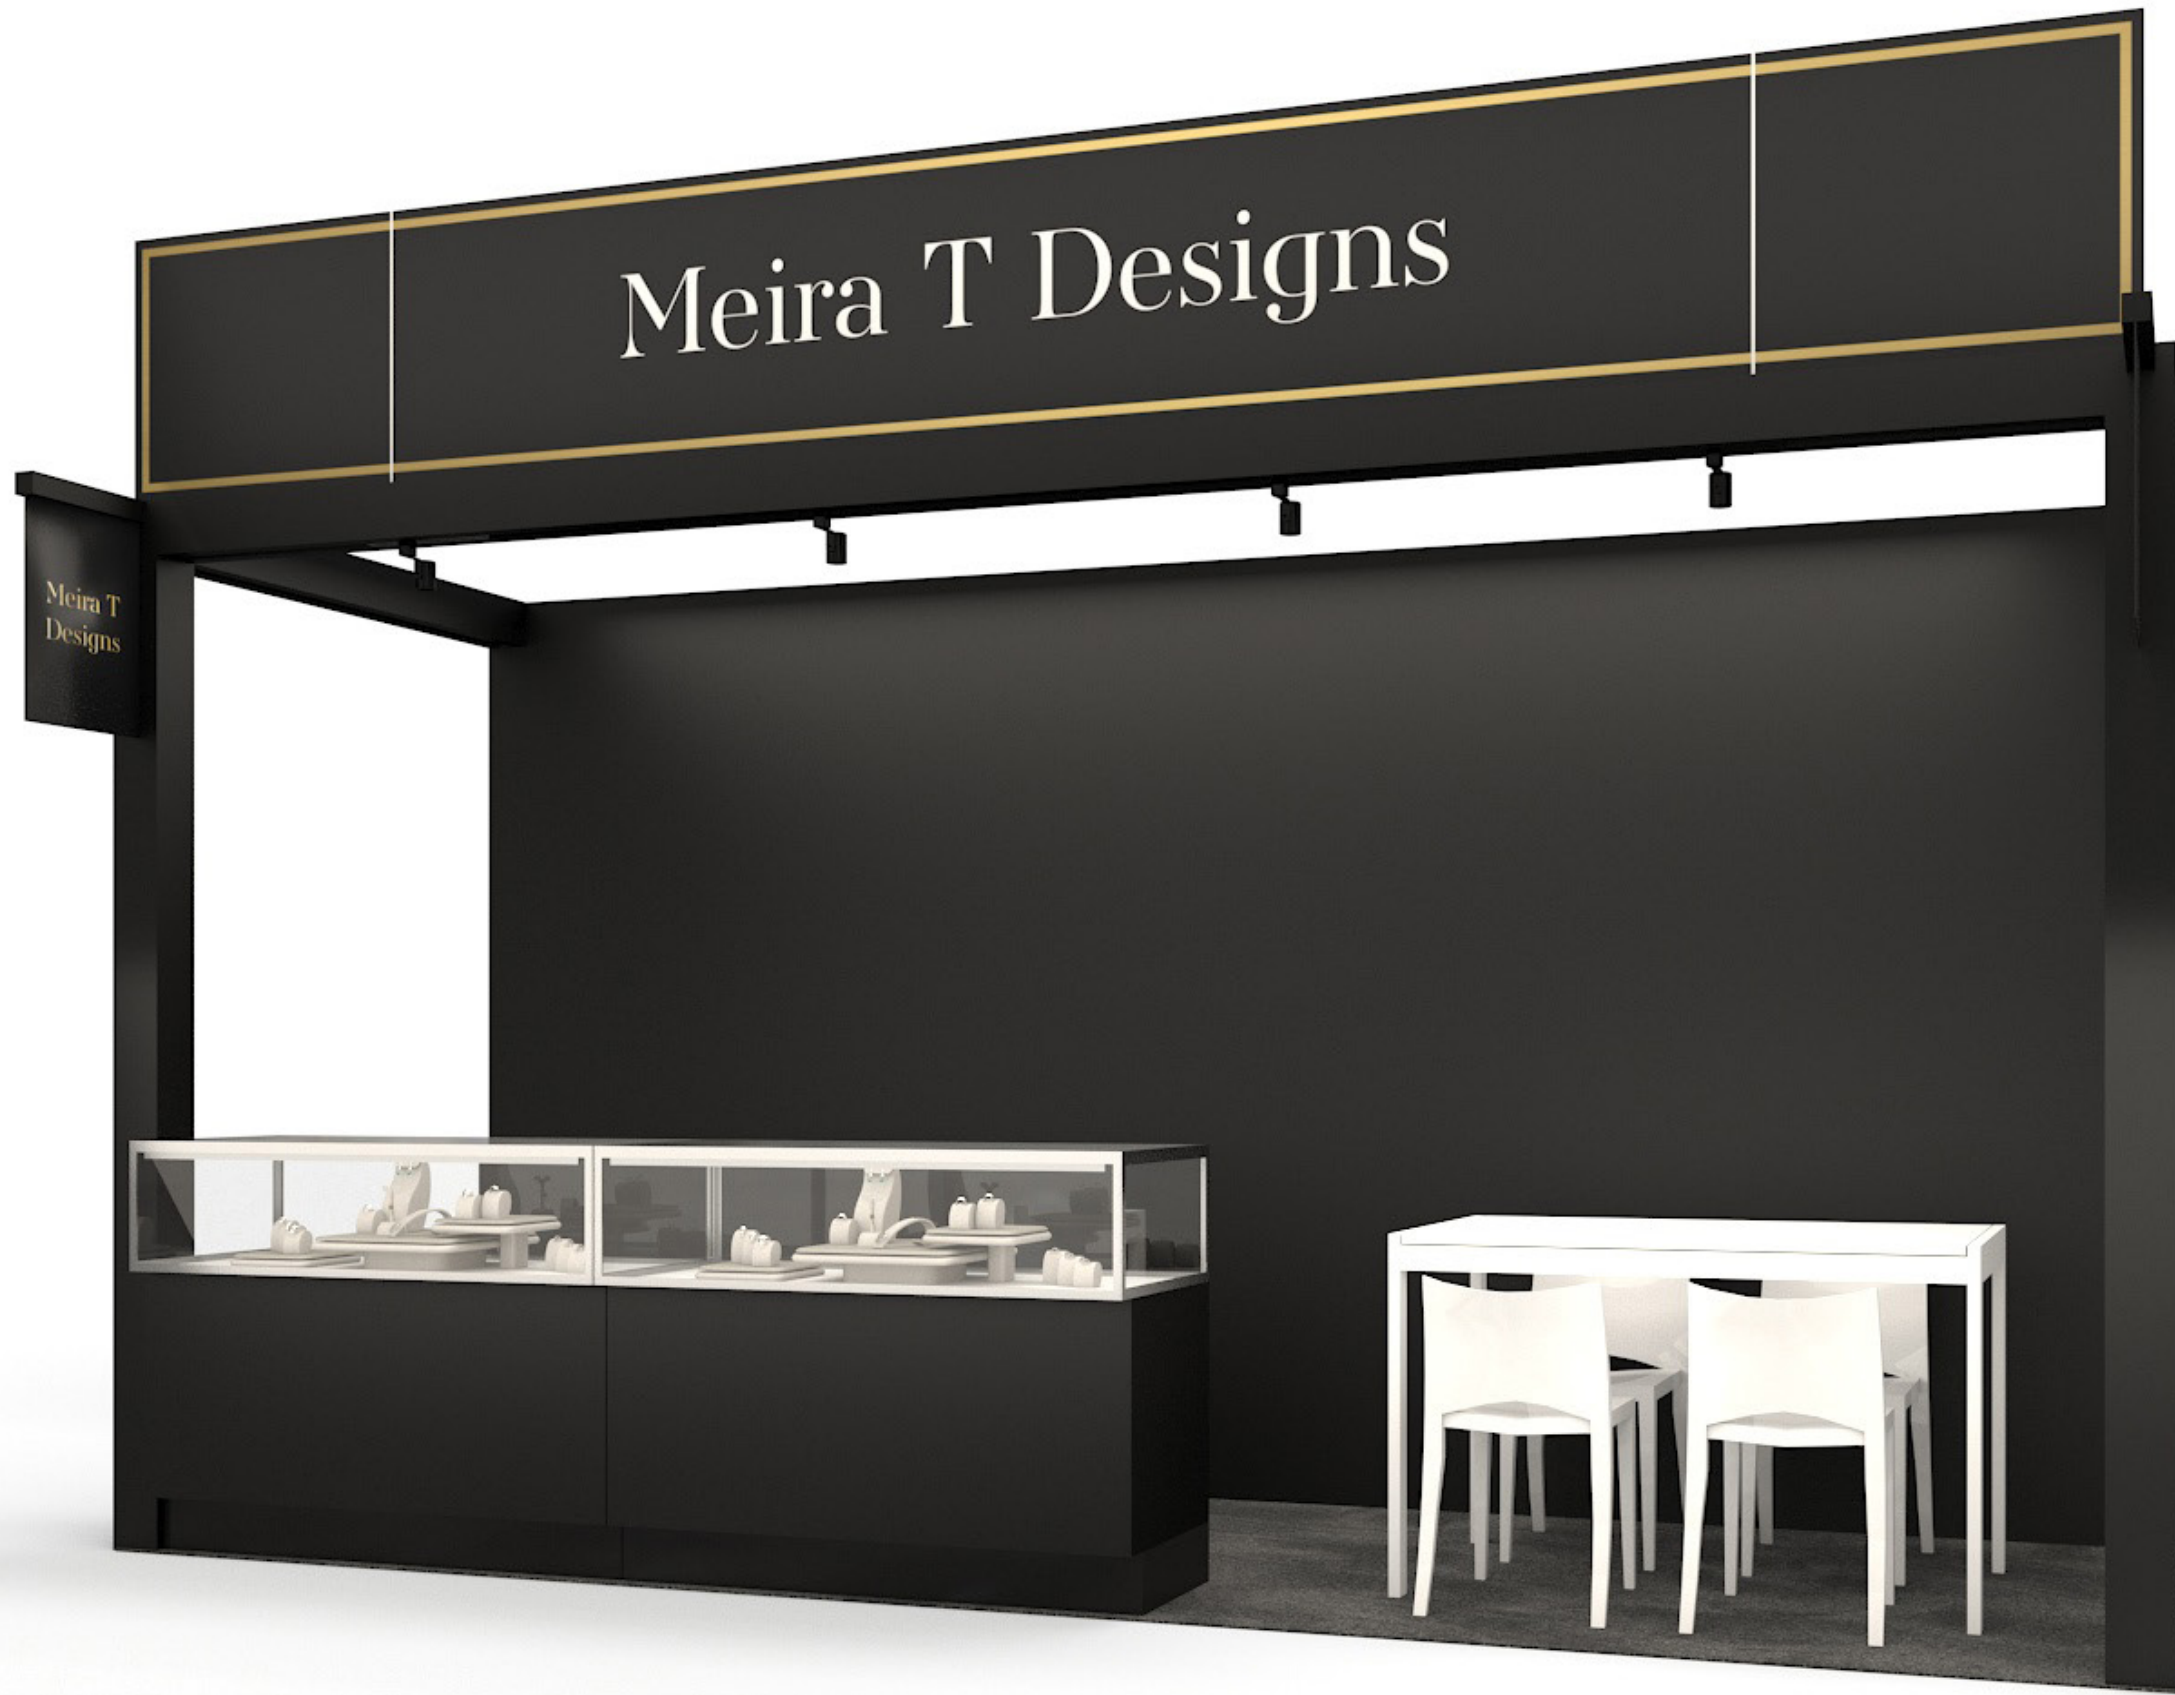

ID Signs can be upgraded to showcase company logo at exhibitor's expense

Please note that the showcase cannot be swapped or changed for 5x5 Salons

5 X 10 INLINE

- INCLUDED:**
- Lights: x3
- Work Table: x1
- Chairs: x4
- Wastebasket: x1
- ID Sign: x2
- Showcases: x2 (4'W)
- Company Name on Salon Header

Graphics ordered directly through Freeman

ID Signs can be upgraded to showcase company logo at exhibitor's expense

5 X 12 INLINE

- INCLUDED:**
- Lights: x3
 - Work Table: x1
 - Chairs: x4
 - Wastebasket: x1
 - ID Sign: x2
 - Showcases: x2 (4'W)
 - Company Name on Salon Header

Graphics ordered directly through Freeman

ID Signs can be upgraded to showcase company logo at exhibitor's expense

5 X 15 ENDCAP

INCLUDED:

- Lights: x4
- Work Table: x1
- Chairs: x4
- Wastebasket: x1
- ID Sign: x2
- Showcases: x2 (4'W)
- Company Name on Salon Header
(* header panels that span over 10'W will have seam separating panels)

Graphics ordered directly through Freeman

ID Signs can be upgraded to showcase company logo at exhibitor's expense

5 X 20 ENDCAP

INCLUDED:

- Lights: x6
- Work Table: x1
- Chairs: x4
- Wastebasket: x1
- ID Sign: x2
- Showcases: x3 (4'W)
- Company Name on Salon Header
(* header panels that span over 10'W will have seam seperating panels)