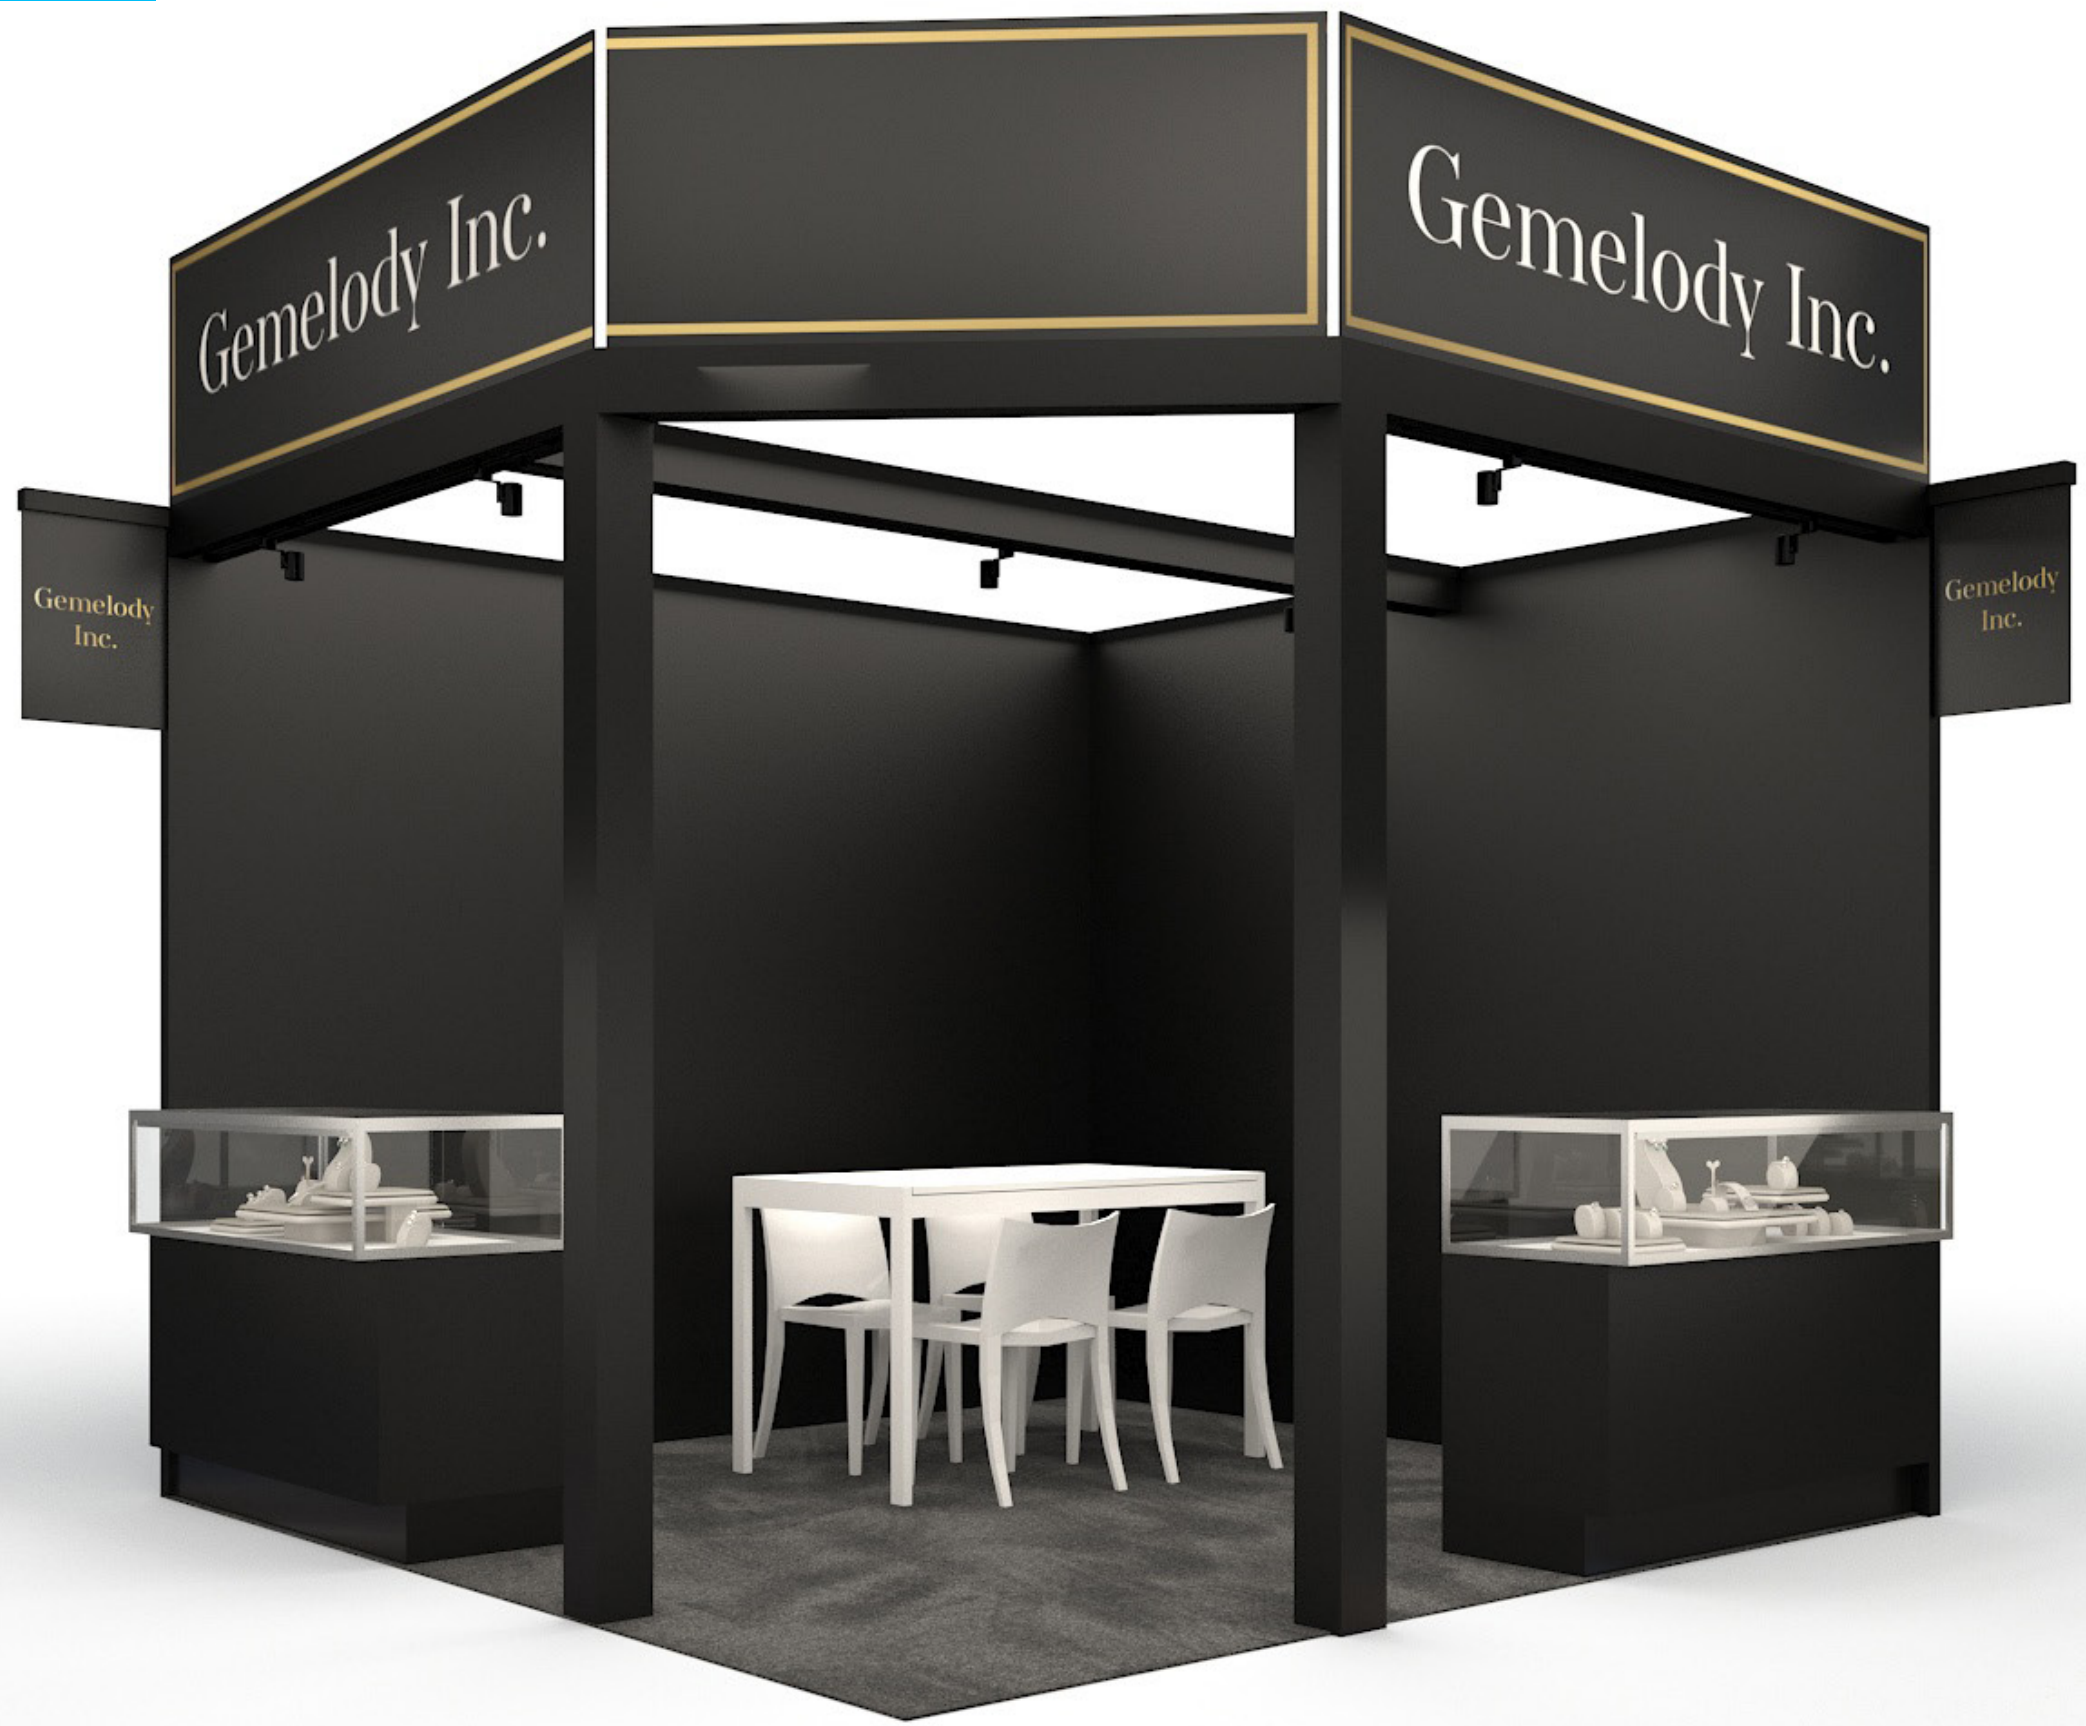

Graphics ordered directly through Freeman

ID Signs can be upgraded to showcase company logo at exhibitor's expense

5 X 20 ENDCAP

INCLUDED:

- Lights: x6
- Work Table: x1
- Chairs: x4
- Wastebasket: x1
- ID Sign: x2
- Showcases: x3 (4'W)
- Company Name on Salon Header
(* header panels that span over 10'W will have seam seperating panels)

Graphics ordered directly through Freeman

ID Signs can be upgraded to showcase company logo at exhibitor's expense

10 X 10 INLINE

INCLUDED:

- Lights: x6
- Work Table: x1
- Chairs: x4
- Wastebasket: x1
- ID Sign: x2
- Showcases: x2 (4'W)
- Company Name on Salon Header

Graphics ordered directly through Freeman

ID Signs can be upgraded to showcase company logo at exhibitor's expense

10 X 10 ENDCAP

INCLUDED:

- Lights: x9
- Work Table: x1
- Chairs: x4
- Wastebasket: x1
- ID Sign: x2
- Showcases: x2 (4'W)
- Company Name on Salon Header

Graphics ordered directly through Freeman

ID Signs can be upgraded to showcase company logo at exhibitor's expense

10 X 15 INLINE

INCLUDED:

- Lights: x8
- Work Table: x1
- Chairs: x4
- Wastebasket: x1
- ID Sign: x2
- Showcases: x2 (6'W)
- Company Name on Salon Header
(* header panels that span over 10'W will have seam separating panels)