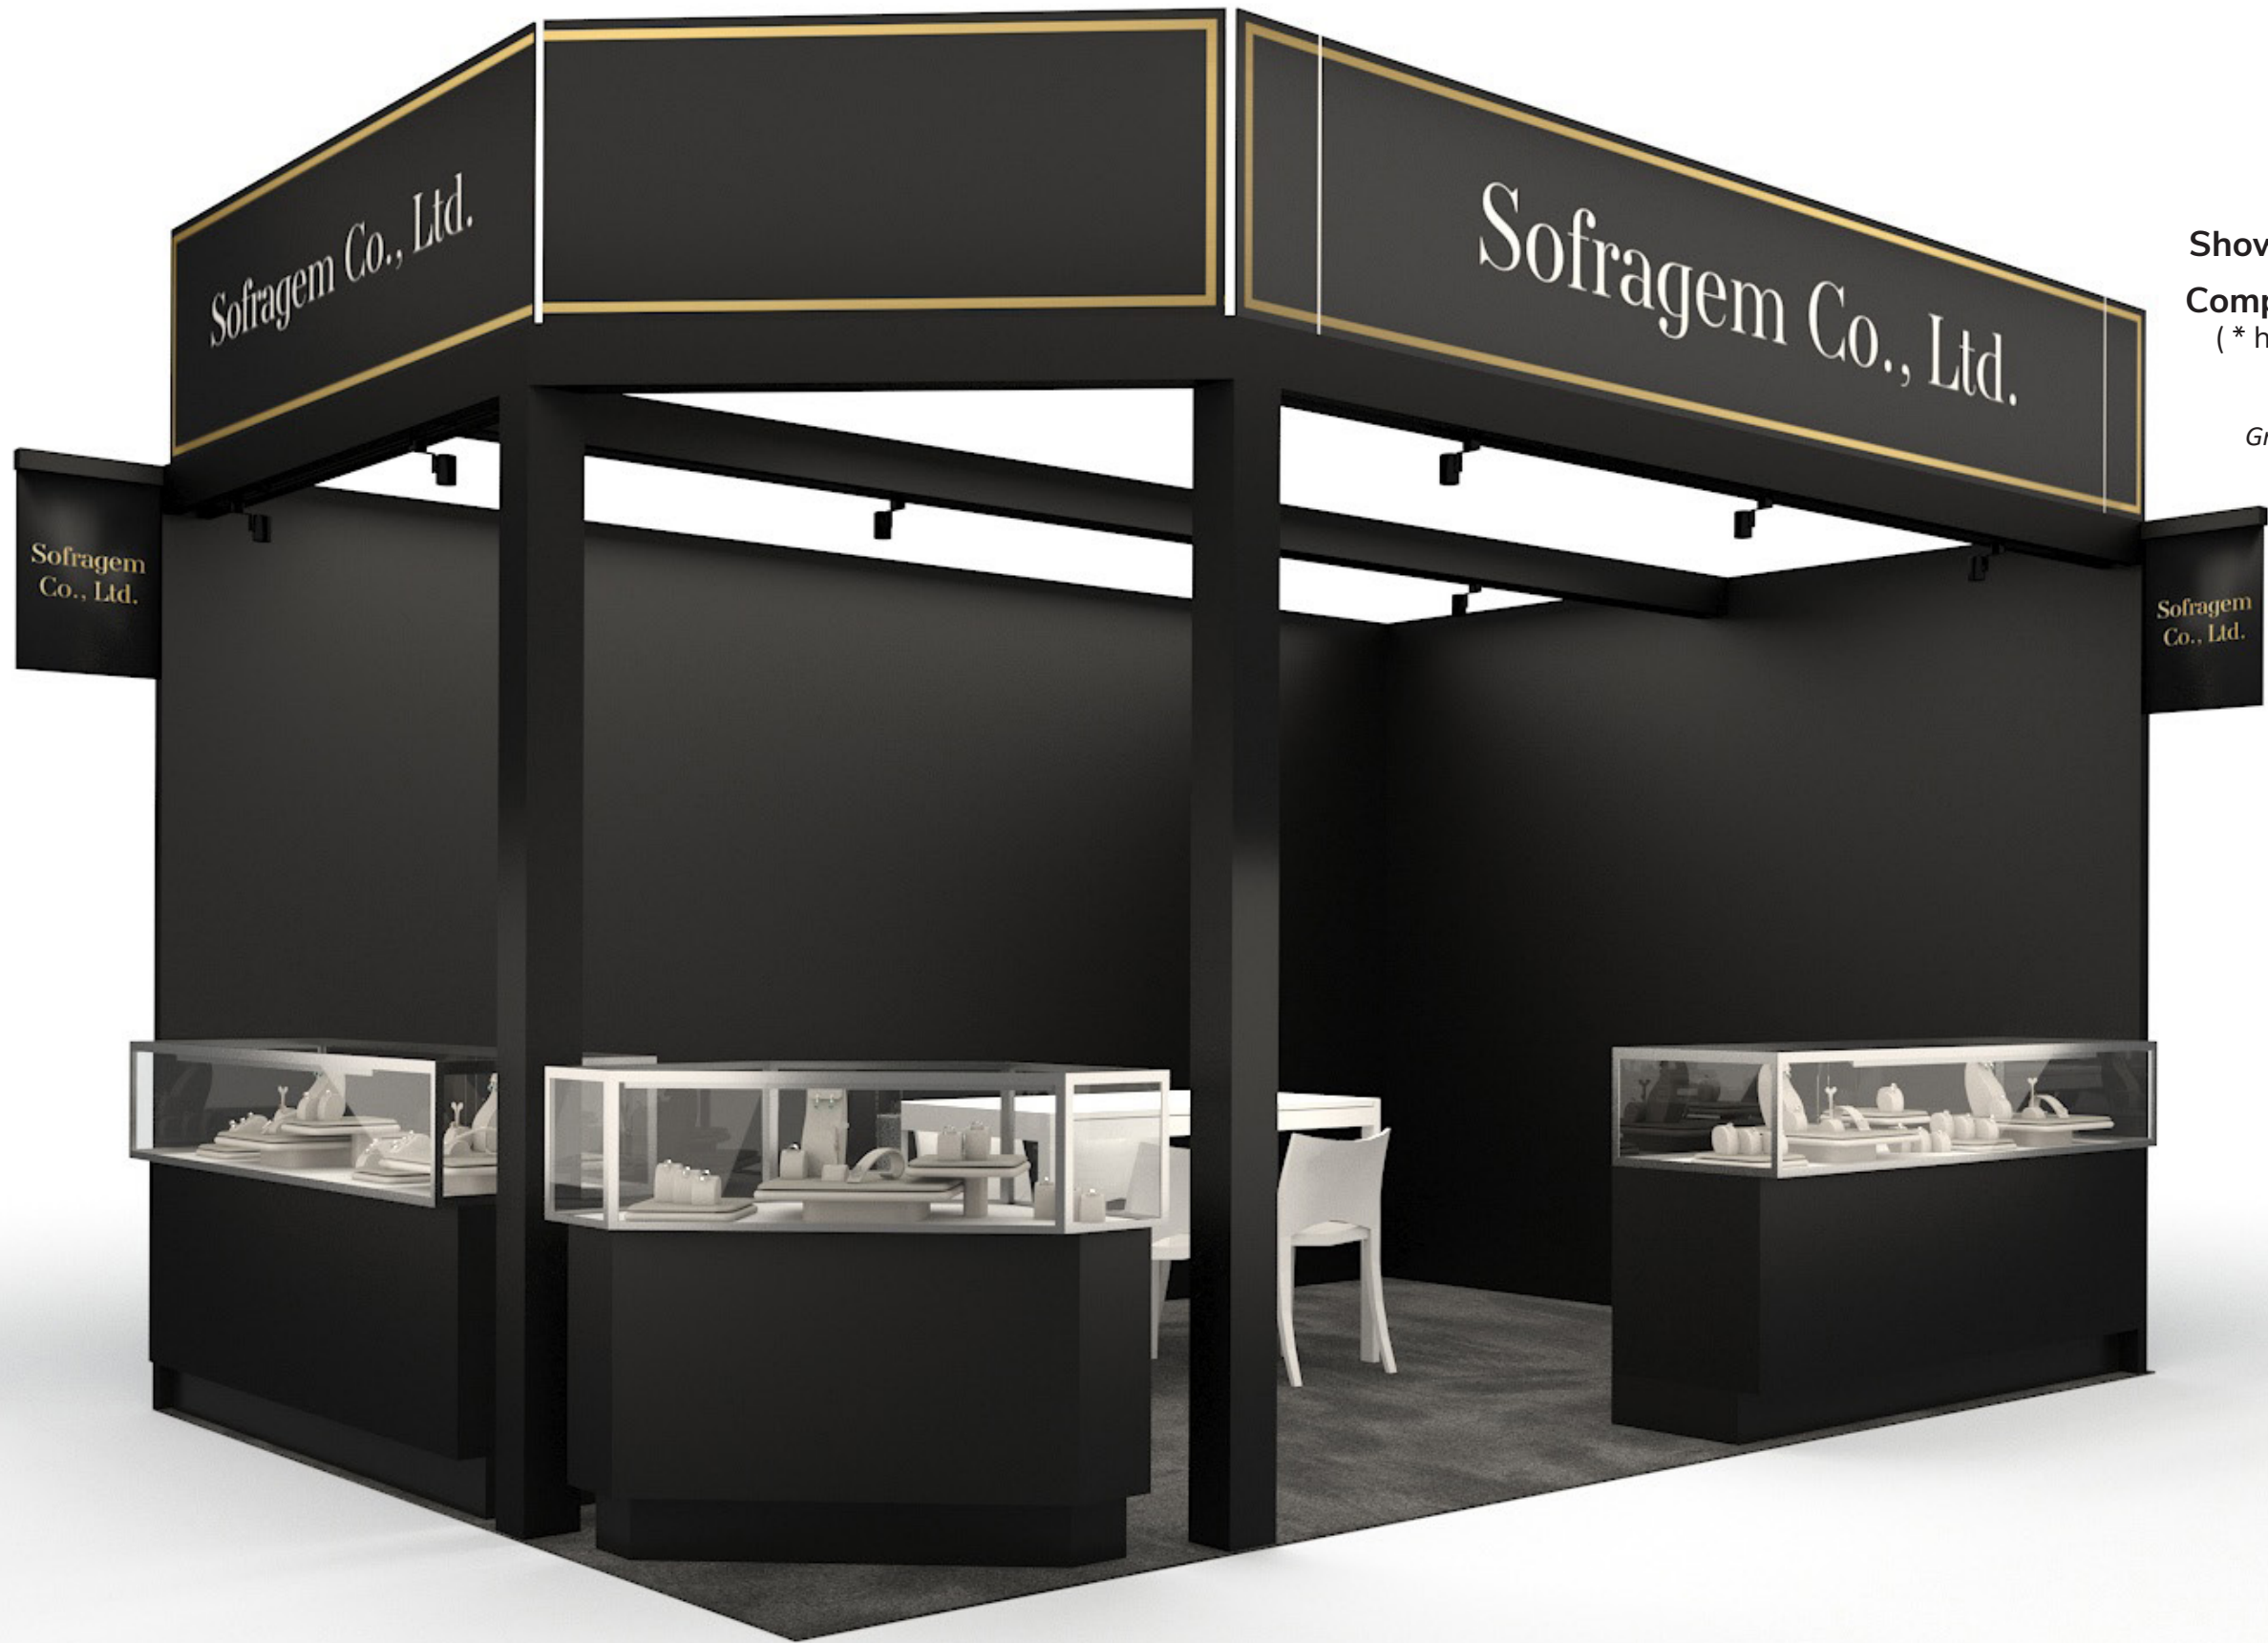

Graphics ordered directly through Freeman

ID Signs can be upgraded to showcase company logo at exhibitor's expense

10 X 15 INLINE

INCLUDED:

- Lights: x8
- Work Table: x1
- Chairs: x4
- Wastebasket: x1
- ID Sign: x2
- Showcases: x2 (6'W)
- Company Name on Salon Header
(* header panels that span over 10'W will have seam separating panels)

Graphics ordered directly through Freeman

ID Signs can be upgraded to showcase company logo at exhibitor's expense

10 X 15 CORNER

INCLUDED:

- Lights: x9
- Work Table: x1
- Chairs: x4
- Wastebasket: x1
- ID Sign: x2
- Showcases: x2 (6'W), x1 (Corner)
- Company Name on Salon Header
(* header panels that span over 10'W will have seam separating panels)

Graphics ordered directly through Freeman

ID Signs can be upgraded to showcase company logo at exhibitor's expense

10 X 20 INLINE

INCLUDED:

- Lights: x12
- Work Table: x2
- Chairs: x8
- Wastebasket: x1
- ID Sign: x2
- Showcases: x2 (6'W), x1 (4'W)
- Company Name on Salon Header
(* header panels that span over 10'W will have seam separating panels)

Graphics ordered directly through Freeman

ID Signs can be upgraded to showcase company logo at exhibitor's expense

10 X 20 CORNER

INCLUDED:

- Lights: x15
- Work Table: x2
- Chairs: x8
- Wastebasket: x1
- ID Sign: x2
- Showcases: x3 (6'W), x1 (Corner)
- Company Name on Salon Header
(* header panels that span over 10'W will have seam separating panels)