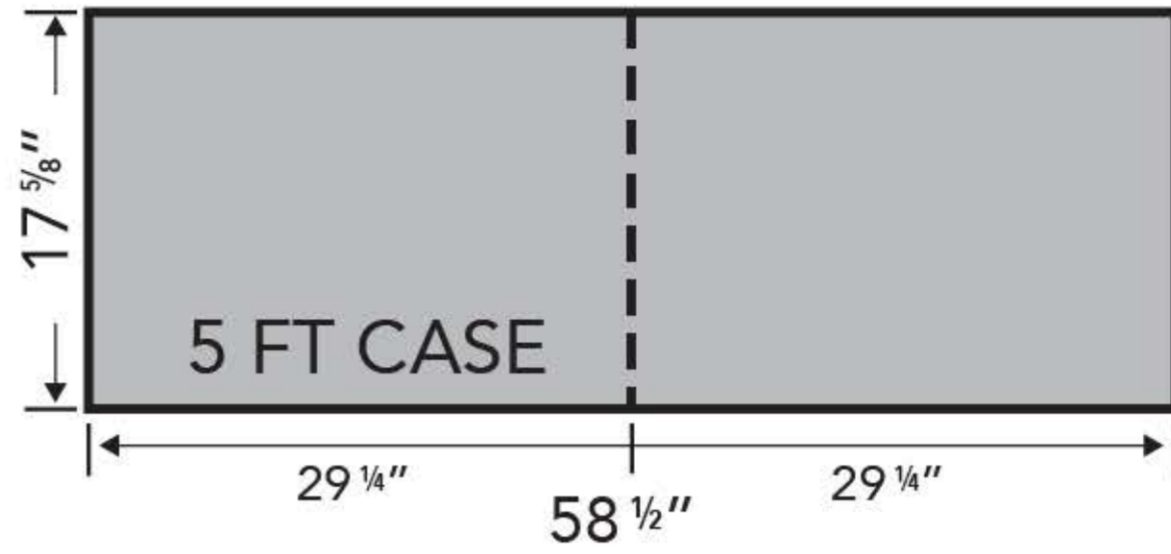

ELITE, DESIGNER, DELUXE CASES

For installation purposes, pads *must* be made in two pieces, as shown by the dashed line below.

Drawings not to scale

Interior Height
 Quarter Vision: 11"
 Half Vision: 17"
 Full Vision: 25"