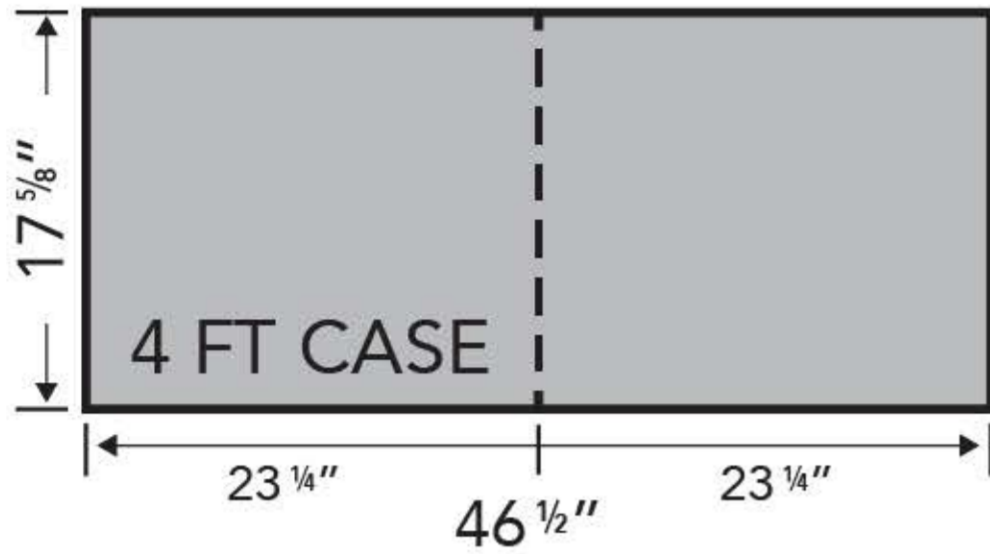

ELITE, DESIGNER, DELUXE CASES

For installation purposes, pads *must* be made in two pieces, as shown by the dashed line below.

Drawings not to scale

Interior Height
 Quarter Vision: 11"
 Half Vision: 17"
 Full Vision: 25"