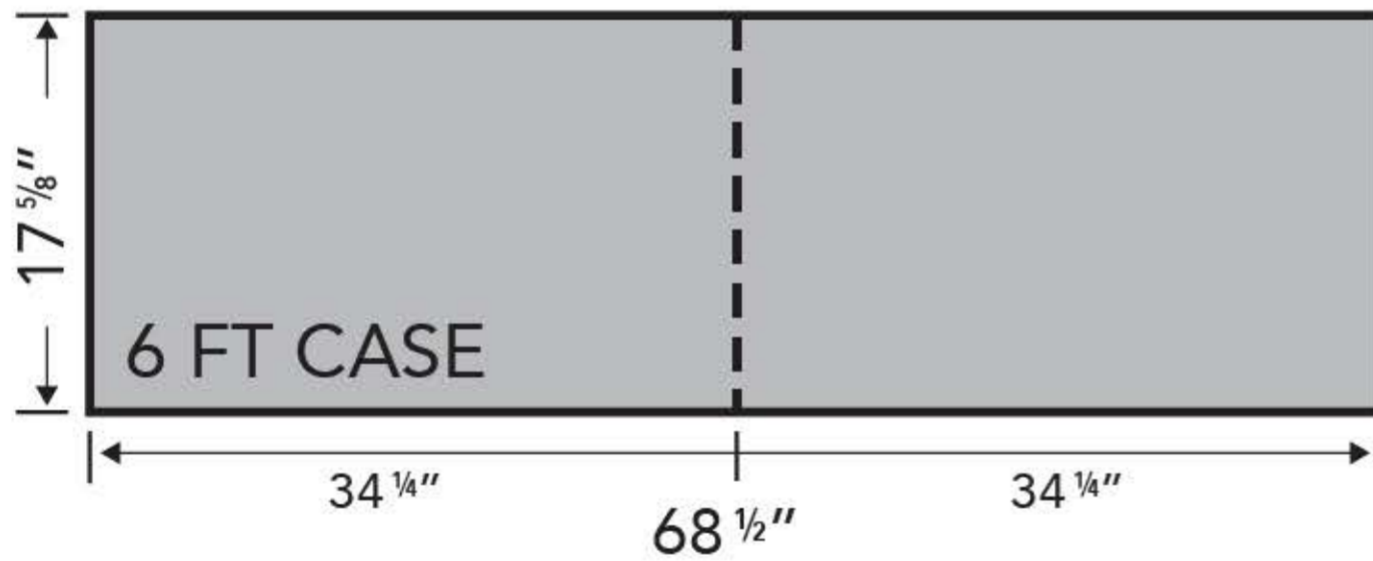

ELITE, DESIGNER, DELUXE CASES

For installation purposes, pads *must* be made in two pieces, as shown by the dashed line below.

Drawings not to scale

Interior Height
 Quarter Vision: 11"
 Half Vision: 17"
 Full Vision: 25"