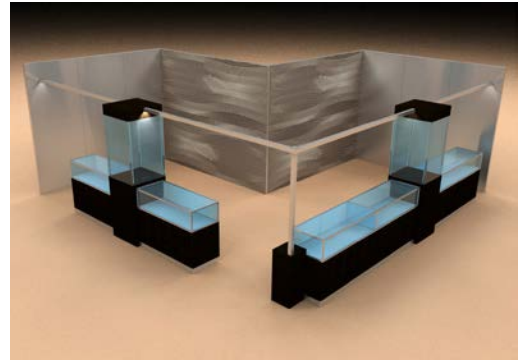

Prestige

Booth Inclusions:

10x10: (1) Tower, (1) 4' Showcase

10x20: (1) Tower, (5) 4' Showcases

10x30: (2) Towers, (6) 4' Showcases

20x20: (3) Towers, (6) 4' Showcases

Exhibitors may exchange a 4' showcase for a 3' showcase at no additional charge. Each showcase (3', 4', and 6') have LED lighting and storage underneath. The tower showcases do not have storage underneath. Each salon will also have 5500k LED lighting above each showcase, and each tower has (2) LED lights.

For every 100 sq. ft. of booth space, Prestige will provide (1) Standard Black 2' x 4' Table and (2) Standard White Chairs (Gilbert Chairs). Every exhibitor will receive (1) Exhibitor ID sign.

Each booth includes power for only the showcases, towers, and the 5500k LED lights. Additional power will need to be ordered through Edlen.

10x10

10x30

10x20 & 10x20 with Meeting Space

20x20