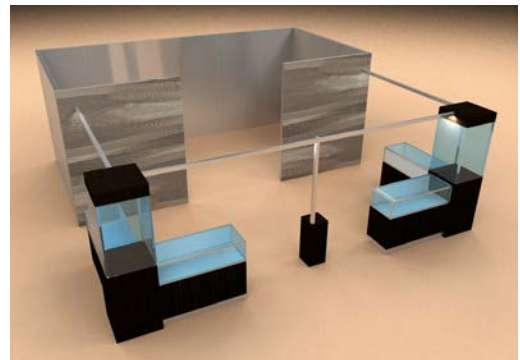

Prestige

Booth Inclusions:

10x10: (1) Tower, (1) 4' Showcase

10x20: (1) Tower, (5) 4' Showcases

10x30: (2) Towers, (6) 4' Showcases

20x20: (3) Towers, (6) 4' Showcases

Exhibitors may exchange a 4' showcase for a 3' showcase at no additional charge. Each showcase (3', 4', and 6') have LED lighting and storage underneath. The tower showcases do not have storage underneath. Each salon will also have 5500k LED lighting above each showcase, and each tower has (2) LED lights.

For every 100 sq. ft. of booth space, Prestige will provide (1) Standard Black 2' x 4' Table and (2) Standard White Chairs (Gilbert Chairs). Every exhibitor will receive (1) Exhibitor ID sign.

Each booth includes power for only the showcases, towers, and the 5500k LED lights. Additional power will need to be ordered through Edlen.

10x10

10x30

10x20 & 10x20 with Meeting Space

20x20