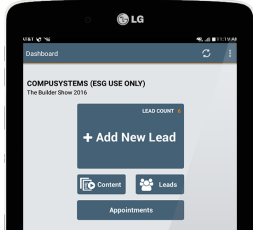

Don't Want to Use Your Own Phone? Take \$100 Off Your Order

CompuLEAD Tablet

Wireless Printer

CompuLEAD Tablet

A rental LG tablet equipped with the CompuLEAD app

- Scan badges on and off the show floor even when cellular/Wi-Fi connection is lost
- Custom qualifiers and survey questions
- Edit lead information and add notes
- In-booth delivery, setup and training *(Additional charges apply)*
- Wireless printer *(Additional charges apply)*

Product

CompuLEAD Tablet (174A)

CompuLEAD Tablet Package (114)

- Custom qualifiers and surveys
- Wireless printer*
- Delivery, setup and in-booth training
- 15 pieces of literature (15 PDFs, up to 5 MB each)
- 5 links to videos