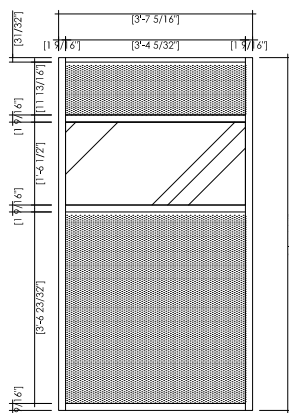

**TYPE A1**

Lockable door  
Glass front and 2 sides  
Internal dimensions W 18.62" x L 42.04" x H 12.20"  
1 LED Strip (7000 Kelvin)

**TYPE A2**

Lockable door  
Glass front and 2 sides  
Internal dimensions W 18.62" x L 65.66" x H 12.20"  
1 LED Strip (7000 Kelvin)

**TYPE A3**

Lockable door  
Glass front and 2 sides  
Internal dimensions W 18.62" x L 61.02" x H 12.20"  
1 LED Strip (7000 Kelvin)

**TYPE A1F**

1 shelf  
Glass 4 sides  
Internal dimensions W 18.62" x L 42.04" x H 37.00"  
1 LED Strip (7000 Kelvin)

**TYPE B1**

Lockable door  
Glass front and 2 sides  
Internal dimensions W 18.62" x L 42.04" x H 18.50"  
3 LED bulbs (7000 Kelvin)

**TYPE B2**

Lockable door  
Glass front and 2 sides  
Internal dimensions W 18.62" x L 65.66" x H 18.50"  
4 LED bulbs (7000 Kelvin)

**TYPE B3**

Lockable door  
Glass front and 2 sides  
Internal dimensions W 26.69" x L 61.02" x H 18.50"  
3 LED bulbs (7000 Kelvin)

**TYPE B1F**

3 shelves  
Glass 4 sides  
Internal dimensions W 18.62" x L 42.04" x H 66.92"  
3 LED bulbs (7000 Kelvin)