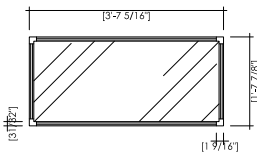

**TYPE A1**

Lockable door  
Glass front and 2 sides  
Internal dimensions W 18.62" x L 42.04" x H 12.20"  
1 LED Strip (7000 Kelvin)

**TYPE A2**

Lockable door  
Glass front and 2 sides  
Internal dimensions W 18.62" x L 65.66" x H 12.20"  
1 LED Strip (7000 Kelvin)

**TYPE A3**

Lockable door  
Glass front and 2 sides  
Internal dimensions W 18.62" x L 61.02" x H 12.20"  
1 LED Strip (7000 Kelvin)

**TYPE A1F**

1 shelf  
Glass 4 sides  
Internal dimensions W 18.62" x L 42.04" x H 37.00"  
1 LED Strip (7000 Kelvin)

**TYPE B1**

Lockable door  
Glass front and 2 sides  
Internal dimensions W 18.62" x L 42.04" x H 18.50"  
3 LED bulbs (7000 Kelvin)

**TYPE B2**

Lockable door  
Glass front and 2 sides  
Internal dimensions W 18.62" x L 65.66" x H 18.50"  
4 LED bulbs (7000 Kelvin)

**TYPE B3**

Lockable door  
Glass front and 2 sides  
Internal dimensions W 26.69" x L 61.02" x H 18.50"  
3 LED bulbs (7000 Kelvin)

**TYPE B1F**

3 shelves  
Glass 4 sides  
Internal dimensions W 18.62" x L 42.04" x H 66.92"  
3 LED bulbs (7000 Kelvin)