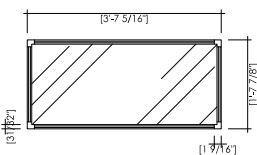

**TYPE A1**

Lockable door  
Glass front and 2 sides  
Internal dimensions W 18.62" x L 42.04" x H 12.20"  
1 LED Strip (7000 Kelvin)

**TYPE A2**

Lockable door  
Glass front and 2 sides  
Internal dimensions W 18.62" x L 65.66" x H 12.20"  
1 LED Strip (7000 Kelvin)

**TYPE A3**

Lockable door  
Glass front and 2 sides  
Internal dimensions W 18.62" x L 61.02" x H 12.20"  
1 LED Strip (7000 Kelvin)

**TYPE A1F**

1 shelf  
Glass 4 sides  
Internal dimensions W 18.62" x L 42.04" x H 37.00"  
1 LED Strip (7000 Kelvin)

**TYPE B1**

Lockable door  
Glass front and 2 sides  
Internal dimensions W 18.62" x L 42.04" x H 18.50"  
3 LED bulbs (7000 Kelvin)

**TYPE B2**

Lockable door  
Glass front and 2 sides  
Internal dimensions W 18.62" x L 65.66" x H 18.50"  
4 LED bulbs (7000 Kelvin)

**TYPE B3**

Lockable door  
Glass front and 2 sides  
Internal dimensions W 26.69" x L 61.02" x H 18.50"  
3 LED bulbs (7000 Kelvin)

**TYPE B1F**

3 shelves  
Glass 4 sides  
Internal dimensions W 18.62" x L 42.04" x H 66.92"  
3 LED bulbs (7000 Kelvin)