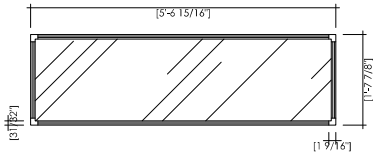

**TYPE A3**

Lockable door  
Glass front and 2 sides  
Internal dimensions W 18.62" x L 61.02" x H 12.20"  
1 LED Strip (7000 Kelvin)

**TYPE A1F**

1 shelf  
Glass 4 sides  
Internal dimensions W 18.62" x L 42.04" x H 37.00"  
1 LED Strip (7000 Kelvin)

**TYPE B1**

Lockable door  
Glass front and 2 sides  
Internal dimensions W 18.62" x L 42.04" x H 18.50"  
3 LED bulbs (7000 Kelvin)

**TYPE B2**

Lockable door  
Glass front and 2 sides  
Internal dimensions W 18.62" x L 65.66" x H 18.50"  
4 LED bulbs (7000 Kelvin)

**TYPE B3**

Lockable door  
Glass front and 2 sides  
Internal dimensions W 26.69" x L 61.02" x H 18.50"  
3 LED bulbs (7000 Kelvin)

**TYPE B1F**

3 shelves  
Glass 4 sides  
Internal dimensions W 18.62" x L 42.04" x H 66.92"  
3 LED bulbs (7000 Kelvin)

**TYPE C1**

Lockable door  
Glass front and 2 sides  
Internal dimensions W 18.62" x L 18.62" x H 18.50"  
1 LED bulb (7000 Kelvin)

**TYPE C1F**

3 shelves  
 Glass front and 2 sides  
 Internal dimensions W 18.62" x L 18.62" x H 66.92"  
 1 LED bulb (7000 Kelvin)