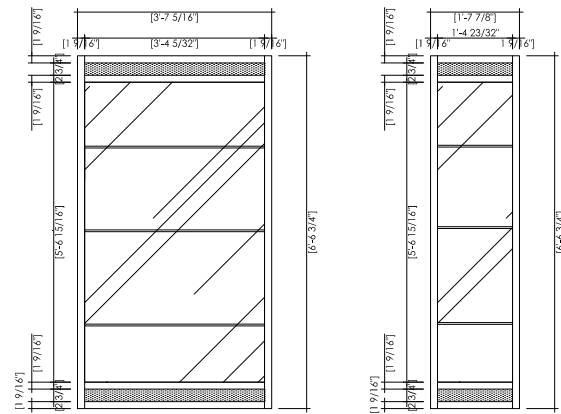

**TYPE A3**

Lockable door  
Glass front and 2 sides  
Internal dimensions W 18.62" x L 61.02" x H 12.20"  
1 LED Strip (7000 Kelvin)

**TYPE A1F**

1 shelf  
Glass 4 sides  
Internal dimensions W 18.62" x L 42.04" x H 37.00"  
1 LED Strip (7000 Kelvin)

**TYPE B1**

Lockable door  
Glass front and 2 sides  
Internal dimensions W 18.62" x L 42.04" x H 18.50"  
3 LED bulbs (7000 Kelvin)

**TYPE B2**

Lockable door  
Glass front and 2 sides  
Internal dimensions W 18.62" x L 65.66" x H 18.50"  
4 LED bulbs (7000 Kelvin)

**TYPE B3**

Lockable door  
Glass front and 2 sides  
Internal dimensions W 26.69" x L 61.02" x H 18.50"  
3 LED bulbs (7000 Kelvin)

**TYPE B1F**

3 shelves  
Glass 4 sides  
Internal dimensions W 18.62" x L 42.04" x H 66.92"  
3 LED bulbs (7000 Kelvin)

**TYPE C1**

Lockable door  
Glass front and 2 sides  
Internal dimensions W 18.62" x L 18.62" x H 18.50"  
1 LED bulb (7000 Kelvin)

**TYPE C1F**

3 shelves  
 Glass front and 2 sides  
 Internal dimensions W 18.62" x L 18.62" x H 66.92"  
 1 LED bulb (7000 Kelvin)