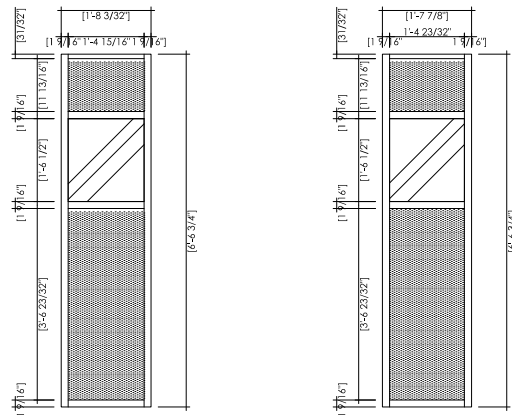

**TYPE A3**

Lockable door  
Glass front and 2 sides  
Internal dimensions W 18.62" x L 61.02" x H 12.20"  
1 LED Strip (7000 Kelvin)

**TYPE A1F**

1 shelf  
Glass 4 sides  
Internal dimensions W 18.62" x L 42.04" x H 37.00"  
1 LED Strip (7000 Kelvin)

**TYPE B1**

Lockable door  
Glass front and 2 sides  
Internal dimensions W 18.62" x L 42.04" x H 18.50"  
3 LED bulbs (7000 Kelvin)

**TYPE B2**

Lockable door  
Glass front and 2 sides  
Internal dimensions W 18.62" x L 65.66" x H 18.50"  
4 LED bulbs (7000 Kelvin)

**TYPE B3**

Lockable door  
Glass front and 2 sides  
Internal dimensions W 26.69" x L 61.02" x H 18.50"  
3 LED bulbs (7000 Kelvin)

**TYPE B1F**

3 shelves  
Glass 4 sides  
Internal dimensions W 18.62" x L 42.04" x H 66.92"  
3 LED bulbs (7000 Kelvin)

**TYPE C1**

Lockable door  
Glass front and 2 sides  
Internal dimensions W 18.62" x L 18.62" x H 18.50"  
1 LED bulb (7000 Kelvin)

**TYPE C1F**

3 shelves  
 Glass front and 2 sides  
 Internal dimensions W 18.62" x L 18.62" x H 66.92"  
 1 LED bulb (7000 Kelvin)