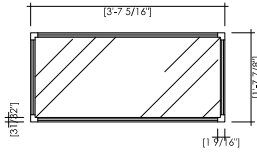

**TYPE A1**

Lockable door  
Glass front and 2 sides  
Internal dimensions W 18.62" x L 42.04" x H 12.20"  
1 LED Strip (7000 Kelvin)

**TYPE A2**

Lockable door  
Glass front and 2 sides  
Internal dimensions W 18.62" x L 65.66" x H 12.20"  
1 LED Strip (7000 Kelvin)

**TYPE A3**

Lockable door  
Glass front and 2 sides  
Internal dimensions W 18.62" x L 61.02" x H 12.20"  
1 LED Strip (7000 Kelvin)

**TYPE A1F**

1 shelf  
Glass 4 sides  
Internal dimensions W 18.62" x L 42.04" x H 37.00"  
1 LED Strip (7000 Kelvin)

**TYPE B1**

Lockable door  
Glass front and 2 sides  
Internal dimensions W 18.62" x L 42.04" x H 18.50"  
3 LED bulbs (7000 Kelvin)

**TYPE B2**

Lockable door  
Glass front and 2 sides  
Internal dimensions W 18.62" x L 65.66" x H 18.50"  
4 LED bulbs (7000 Kelvin)

**TYPE B3**

Lockable door  
Glass front and 2 sides  
Internal dimensions W 26.69" x L 61.02" x H 18.50"  
3 LED bulbs (7000 Kelvin)

**TYPE B1F**

3 shelves  
Glass 4 sides  
Internal dimensions W 18.62" x L 42.04" x H 66.92"  
3 LED bulbs (7000 Kelvin)