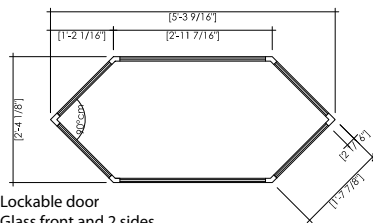

**TYPE A1**

Lockable door  
Glass front and 2 sides  
Internal dimensions W 18.62" x L 42.04" x H 12.20"  
1 LED Strip (7000 Kelvin)

**TYPE A2**

Lockable door  
Glass front and 2 sides  
Internal dimensions W 18.62" x L 65.66" x H 12.20"  
1 LED Strip (7000 Kelvin)

**TYPE A3**

Lockable door  
Glass front and 2 sides  
Internal dimensions W 18.62" x L 61.02" x H 12.20"  
1 LED Strip (7000 Kelvin)

**TYPE A1F**

1 shelf  
Glass 4 sides  
Internal dimensions W 18.62" x L 42.04" x H 37.00"  
1 LED Strip (7000 Kelvin)

**TYPE B1**

Lockable door  
Glass front and 2 sides  
Internal dimensions W 18.62" x L 42.04" x H 18.50"  
3 LED bulbs (7000 Kelvin)

**TYPE B2**

Lockable door  
Glass front and 2 sides  
Internal dimensions W 18.62" x L 65.66" x H 18.50"  
4 LED bulbs (7000 Kelvin)

**TYPE B3**

Lockable door  
Glass front and 2 sides  
Internal dimensions W 26.69" x L 61.02" x H 18.50"  
3 LED bulbs (7000 Kelvin)

**TYPE B1F**

3 shelves  
Glass 4 sides  
Internal dimensions W 18.62" x L 42.04" x H 66.92"  
3 LED bulbs (7000 Kelvin)