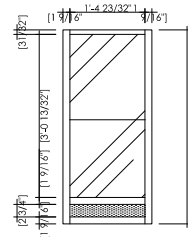

**TYPE A1**

Lockable door  
Glass front and 2 sides  
Internal dimensions W 18.62" x L 42.04" x H 12.20"  
1 LED Strip (7000 Kelvin)

**TYPE A2**

Lockable door  
Glass front and 2 sides  
Internal dimensions W 18.62" x L 65.66" x H 12.20"  
1 LED Strip (7000 Kelvin)

**TYPE A3**

Lockable door  
Glass front and 2 sides  
Internal dimensions W 18.62" x L 61.02" x H 12.20"  
1 LED Strip (7000 Kelvin)

**TYPE A1F**

1 shelf  
Glass 4 sides  
Internal dimensions W 18.62" x L 42.04" x H 37.00"  
1 LED Strip (7000 Kelvin)

**TYPE B1**

Lockable door  
Glass front and 2 sides  
Internal dimensions W 18.62" x L 42.04" x H 18.50"  
3 LED bulbs (7000 Kelvin)

**TYPE B2**

Lockable door  
Glass front and 2 sides  
Internal dimensions W 18.62" x L 65.66" x H 18.50"  
4 LED bulbs (7000 Kelvin)

**TYPE B3**

Lockable door  
Glass front and 2 sides  
Internal dimensions W 26.69" x L 61.02" x H 18.50"  
3 LED bulbs (7000 Kelvin)

**TYPE B1F**

3 shelves  
Glass 4 sides  
Internal dimensions W 18.62" x L 42.04" x H 66.92"  
3 LED bulbs (7000 Kelvin)