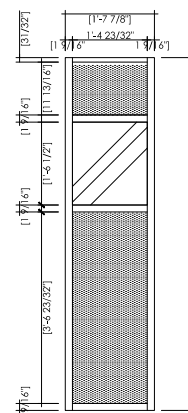

**TYPE A1**

Lockable door  
Glass front and 2 sides  
Internal dimensions W 18.62" x L 42.04" x H 12.20"  
1 LED Strip (7000 Kelvin)

**TYPE A2**

Lockable door  
Glass front and 2 sides  
Internal dimensions W 18.62" x L 65.66" x H 12.20"  
1 LED Strip (7000 Kelvin)

**TYPE A3**

Lockable door  
Glass front and 2 sides  
Internal dimensions W 18.62" x L 61.02" x H 12.20"  
1 LED Strip (7000 Kelvin)

**TYPE A1F**

1 shelf  
Glass 4 sides  
Internal dimensions W 18.62" x L 42.04" x H 37.00"  
1 LED Strip (7000 Kelvin)

**TYPE B1**

Lockable door  
Glass front and 2 sides  
Internal dimensions W 18.62" x L 42.04" x H 18.50"  
3 LED bulbs (7000 Kelvin)

**TYPE B2**

Lockable door  
Glass front and 2 sides  
Internal dimensions W 18.62" x L 65.66" x H 18.50"  
4 LED bulbs (7000 Kelvin)

**TYPE B3**

Lockable door  
Glass front and 2 sides  
Internal dimensions W 26.69" x L 61.02" x H 18.50"  
3 LED bulbs (7000 Kelvin)

**TYPE B1F**

3 shelves  
Glass 4 sides  
Internal dimensions W 18.62" x L 42.04" x H 66.92"  
3 LED bulbs (7000 Kelvin)