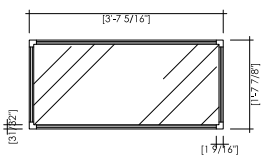

**TYPE A3**

Lockable door  
Glass front and 2 sides  
Internal dimensions W 18.62" x L 61.02" x H 12.20"  
1 LED Strip (7000 Kelvin)

**TYPE A1F**

1 shelf  
Glass 4 sides  
Internal dimensions W 18.62" x L 42.04" x H 37.00"  
1 LED Strip (7000 Kelvin)

**TYPE B1**

Lockable door  
Glass front and 2 sides  
Internal dimensions W 18.62" x L 42.04" x H 18.50"  
3 LED bulbs (7000 Kelvin)

**TYPE B2**

Lockable door  
Glass front and 2 sides  
Internal dimensions W 18.62" x L 65.66" x H 18.50"  
4 LED bulbs (7000 Kelvin)

**TYPE B3**

Lockable door  
Glass front and 2 sides  
Internal dimensions W 26.69" x L 61.02" x H 18.50"  
3 LED bulbs (7000 Kelvin)

**TYPE B1F**

3 shelves  
Glass 4 sides  
Internal dimensions W 18.62" x L 42.04" x H 66.92"  
3 LED bulbs (7000 Kelvin)

**TYPE C1**

Lockable door  
Glass front and 2 sides  
Internal dimensions W 18.62" x L 18.62" x H 18.50"  
1 LED bulb (7000 Kelvin)

**TYPE C1F**

3 shelves  
 Glass front and 2 sides  
 Internal dimensions W 18.62" x L 18.62" x H 66.92"  
 1 LED bulb (7000 Kelvin)