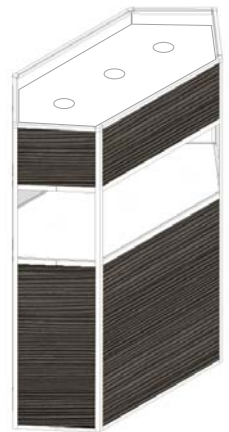

**TYPE A3**

Lockable door  
Glass front and 2 sides  
Internal dimensions W 18.62" x L 61.02" x H 12.20"  
1 LED Strip (7000 Kelvin)

**TYPE A1F**

1 shelf  
Glass 4 sides  
Internal dimensions W 18.62" x L 42.04" x H 37.00"  
1 LED Strip (7000 Kelvin)

**TYPE B1**

Lockable door  
Glass front and 2 sides  
Internal dimensions W 18.62" x L 42.04" x H 18.50"  
3 LED bulbs (7000 Kelvin)

**TYPE B2**

Lockable door  
Glass front and 2 sides  
Internal dimensions W 18.62" x L 65.66" x H 18.50"  
4 LED bulbs (7000 Kelvin)

**TYPE B3**

Lockable door  
Glass front and 2 sides  
Internal dimensions W 26.69" x L 61.02" x H 18.50"  
3 LED bulbs (7000 Kelvin)

**TYPE B1F**

3 shelves  
Glass 4 sides  
Internal dimensions W 18.62" x L 42.04" x H 66.92"  
3 LED bulbs (7000 Kelvin)

**TYPE C1**

Lockable door  
Glass front and 2 sides  
Internal dimensions W 18.62" x L 18.62" x H 18.50"  
1 LED bulb (7000 Kelvin)

**TYPE C1F**

3 shelves  
 Glass front and 2 sides  
 Internal dimensions W 18.62" x L 18.62" x H 66.92"  
 1 LED bulb (7000 Kelvin)