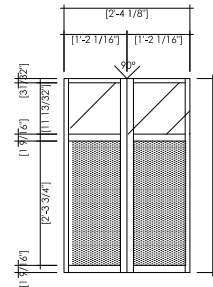

**TYPE A1**

Lockable door  
Glass front and 2 sides  
Internal dimensions W 18.62" x L 42.04" x H 12.20"  
1 LED Strip (7000 Kelvin)

**TYPE A2**

Lockable door  
Glass front and 2 sides  
Internal dimensions W 18.62" x L 65.66" x H 12.20"  
1 LED Strip (7000 Kelvin)

**TYPE A3**

Lockable door  
Glass front and 2 sides  
Internal dimensions W 18.62" x L 61.02" x H 12.20"  
1 LED Strip (7000 Kelvin)

**TYPE A1F**

1 shelf  
Glass 4 sides  
Internal dimensions W 18.62" x L 42.04" x H 37.00"  
1 LED Strip (7000 Kelvin)

**TYPE B1**

Lockable door  
Glass front and 2 sides  
Internal dimensions W 18.62" x L 42.04" x H 18.50"  
3 LED bulbs (7000 Kelvin)

**TYPE B2**

Lockable door  
Glass front and 2 sides  
Internal dimensions W 18.62" x L 65.66" x H 18.50"  
4 LED bulbs (7000 Kelvin)

**TYPE C1**

Lockable door  
Glass front and 2 sides  
Internal dimensions W 18.62" x L 18.62" x H 18.50"  
1 LED bulb (7000 Kelvin)

**TYPE C1F**

3 shelves  
 Glass front and 2 sides  
 Internal dimensions W 18.62" x L 18.62" x H 66.92"  
 1 LED bulb (7000 Kelvin)