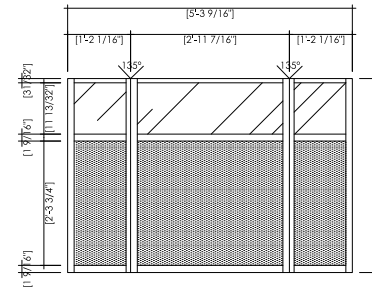

**TYPE A1**

Lockable door  
Glass front and 2 sides  
Internal dimensions W 18.62" x L 42.04" x H 12.20"  
1 LED Strip (7000 Kelvin)

**TYPE A2**

Lockable door  
Glass front and 2 sides  
Internal dimensions W 18.62" x L 65.66" x H 12.20"  
1 LED Strip (7000 Kelvin)

**TYPE A3**

Lockable door  
Glass front and 2 sides  
Internal dimensions W 18.62" x L 61.02" x H 12.20"  
1 LED Strip (7000 Kelvin)

**TYPE A1F**

1 shelf  
Glass 4 sides  
Internal dimensions W 18.62" x L 42.04" x H 37.00"  
1 LED Strip (7000 Kelvin)

**TYPE B1**

Lockable door  
Glass front and 2 sides  
Internal dimensions W 18.62" x L 42.04" x H 18.50"  
3 LED bulbs (7000 Kelvin)

**TYPE B2**

Lockable door  
Glass front and 2 sides  
Internal dimensions W 18.62" x L 65.66" x H 18.50"  
4 LED bulbs (7000 Kelvin)

**TYPE B3**

Lockable door  
Glass front and 2 sides  
Internal dimensions W 26.69" x L 61.02" x H 18.50"  
3 LED bulbs (7000 Kelvin)

**TYPE B1F**

3 shelves  
Glass 4 sides  
Internal dimensions W 18.62" x L 42.04" x H 66.92"  
3 LED bulbs (7000 Kelvin)