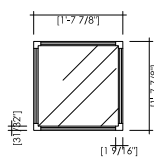

**TYPE A3**

Lockable door  
Glass front and 2 sides  
Internal dimensions W 18.62" x L 61.02" x H 12.20"  
1 LED Strip (7000 Kelvin)

**TYPE A1F**

1 shelf  
Glass 4 sides  
Internal dimensions W 18.62" x L 42.04" x H 37.00"  
1 LED Strip (7000 Kelvin)

**TYPE B1**

Lockable door  
Glass front and 2 sides  
Internal dimensions W 18.62" x L 42.04" x H 18.50"  
3 LED bulbs (7000 Kelvin)

**TYPE B2**

Lockable door  
Glass front and 2 sides  
Internal dimensions W 18.62" x L 65.66" x H 18.50"  
4 LED bulbs (7000 Kelvin)

**TYPE B3**

Lockable door  
Glass front and 2 sides  
Internal dimensions W 26.69" x L 61.02" x H 18.50"  
3 LED bulbs (7000 Kelvin)

**TYPE B1F**

3 shelves  
Glass 4 sides  
Internal dimensions W 18.62" x L 42.04" x H 66.92"  
3 LED bulbs (7000 Kelvin)

**TYPE C1**

Lockable door  
Glass front and 2 sides  
Internal dimensions W 18.62" x L 18.62" x H 18.50"  
1 LED bulb (7000 Kelvin)

**TYPE C1F**

3 shelves  
 Glass front and 2 sides  
 Internal dimensions W 18.62" x L 18.62" x H 66.92"  
 1 LED bulb (7000 Kelvin)