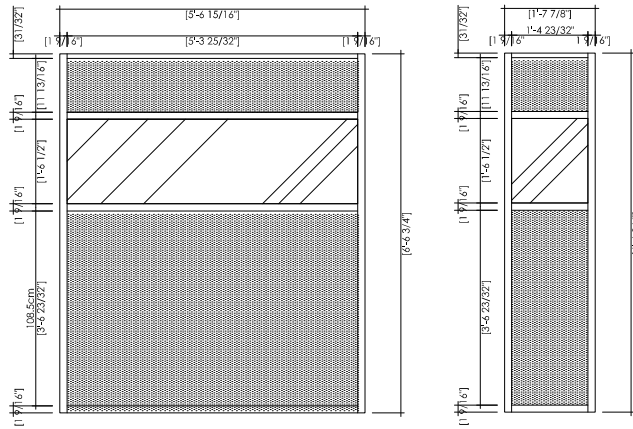

**TYPE A3**

Lockable door  
Glass front and 2 sides  
Internal dimensions W 18.62" x L 61.02" x H 12.20"  
1 LED Strip (7000 Kelvin)

**TYPE A1F**

1 shelf  
Glass 4 sides  
Internal dimensions W 18.62" x L 42.04" x H 37.00"  
1 LED Strip (7000 Kelvin)

**TYPE B1**

Lockable door  
Glass front and 2 sides  
Internal dimensions W 18.62" x L 42.04" x H 18.50"  
3 LED bulbs (7000 Kelvin)

**TYPE B2**

Lockable door  
Glass front and 2 sides  
Internal dimensions W 18.62" x L 65.66" x H 18.50"  
4 LED bulbs (7000 Kelvin)

**TYPE B3**

Lockable door  
Glass front and 2 sides  
Internal dimensions W 26.69" x L 61.02" x H 18.50"  
3 LED bulbs (7000 Kelvin)

**TYPE B1F**

3 shelves  
Glass 4 sides  
Internal dimensions W 18.62" x L 42.04" x H 66.92"  
3 LED bulbs (7000 Kelvin)

**TYPE C1**

Lockable door  
Glass front and 2 sides  
Internal dimensions W 18.62" x L 18.62" x H 18.50"  
1 LED bulb (7000 Kelvin)

**TYPE C1F**

3 shelves  
 Glass front and 2 sides  
 Internal dimensions W 18.62" x L 18.62" x H 66.92"  
 1 LED bulb (7000 Kelvin)