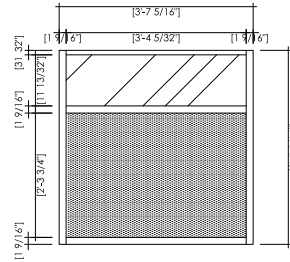

**TYPE A1**

Lockable door  
Glass front and 2 sides  
Internal dimensions W 18.62" x L 42.04" x H 12.20"  
1 LED Strip (7000 Kelvin)

**TYPE A2**

Lockable door  
Glass front and 2 sides  
Internal dimensions W 18.62" x L 65.66" x H 12.20"  
1 LED Strip (7000 Kelvin)

**TYPE A3**

Lockable door  
Glass front and 2 sides  
Internal dimensions W 18.62" x L 61.02" x H 12.20"  
1 LED Strip (7000 Kelvin)

**TYPE A1F**

1 shelf  
Glass 4 sides  
Internal dimensions W 18.62" x L 42.04" x H 37.00"  
1 LED Strip (7000 Kelvin)

**TYPE B1**

Lockable door  
Glass front and 2 sides  
Internal dimensions W 18.62" x L 42.04" x H 18.50"  
3 LED bulbs (7000 Kelvin)

**TYPE B2**

Lockable door  
Glass front and 2 sides  
Internal dimensions W 18.62" x L 65.66" x H 18.50"  
4 LED bulbs (7000 Kelvin)

**TYPE C1**

Lockable door  
Glass front and 2 sides  
Internal dimensions W 18.62" x L 18.62" x H 18.50"  
1 LED bulb (7000 Kelvin)

**TYPE C1F**

3 shelves  
 Glass front and 2 sides  
 Internal dimensions W 18.62" x L 18.62" x H 66.92"  
 1 LED bulb (7000 Kelvin)