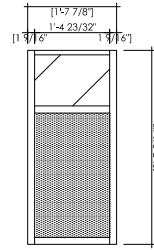

**TYPE A1**

Lockable door  
Glass front and 2 sides  
Internal dimensions W 18.62" x L 42.04" x H 12.20"  
1 LED Strip (7000 Kelvin)

**TYPE A2**

Lockable door  
Glass front and 2 sides  
Internal dimensions W 18.62" x L 65.66" x H 12.20"  
1 LED Strip (7000 Kelvin)

**TYPE A3**

Lockable door  
Glass front and 2 sides  
Internal dimensions W 18.62" x L 61.02" x H 12.20"  
1 LED Strip (7000 Kelvin)

**TYPE A1F**

1 shelf  
Glass 4 sides  
Internal dimensions W 18.62" x L 42.04" x H 37.00"  
1 LED Strip (7000 Kelvin)

**TYPE B1**

Lockable door  
Glass front and 2 sides  
Internal dimensions W 18.62" x L 42.04" x H 18.50"  
3 LED bulbs (7000 Kelvin)

**TYPE B2**

Lockable door  
Glass front and 2 sides  
Internal dimensions W 18.62" x L 65.66" x H 18.50"  
4 LED bulbs (7000 Kelvin)

**TYPE C1**

Lockable door  
Glass front and 2 sides  
Internal dimensions W 18.62" x L 18.62" x H 18.50"  
1 LED bulb (7000 Kelvin)

**TYPE C1F**

3 shelves  
 Glass front and 2 sides  
 Internal dimensions W 18.62" x L 18.62" x H 66.92"  
 1 LED bulb (7000 Kelvin)