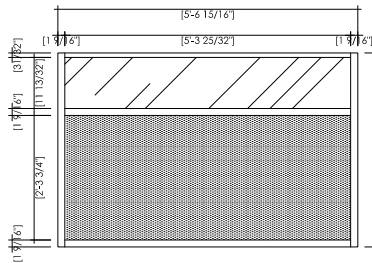

**TYPE A1**

Lockable door  
Glass front and 2 sides  
Internal dimensions W 18.62" x L 42.04" x H 12.20"  
1 LED Strip (7000 Kelvin)

**TYPE A2**

Lockable door  
Glass front and 2 sides  
Internal dimensions W 18.62" x L 65.66" x H 12.20"  
1 LED Strip (7000 Kelvin)

**TYPE A3**

Lockable door  
Glass front and 2 sides  
Internal dimensions W 18.62" x L 61.02" x H 12.20"  
1 LED Strip (7000 Kelvin)

**TYPE A1F**

1 shelf  
Glass 4 sides  
Internal dimensions W 18.62" x L 42.04" x H 37.00"  
1 LED Strip (7000 Kelvin)

**TYPE B1**

Lockable door  
Glass front and 2 sides  
Internal dimensions W 18.62" x L 42.04" x H 18.50"  
3 LED bulbs (7000 Kelvin)

**TYPE B2**

Lockable door  
Glass front and 2 sides  
Internal dimensions W 18.62" x L 65.66" x H 18.50"  
4 LED bulbs (7000 Kelvin)

**TYPE B3**

Lockable door  
Glass front and 2 sides  
Internal dimensions W 26.69" x L 61.02" x H 18.50"  
3 LED bulbs (7000 Kelvin)

**TYPE B1F**

3 shelves  
Glass 4 sides  
Internal dimensions W 18.62" x L 42.04" x H 66.92"  
3 LED bulbs (7000 Kelvin)