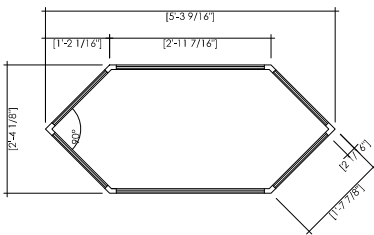

**TYPE A3**

Lockable door  
Glass front and 2 sides  
Internal dimensions W 18.62" x L 61.02" x H 12.20"  
1 LED Strip (7000 Kelvin)

**TYPE A1F**

1 shelf  
Glass 4 sides  
Internal dimensions W 18.62" x L 42.04" x H 37.00"  
1 LED Strip (7000 Kelvin)

**TYPE B1**

Lockable door  
Glass front and 2 sides  
Internal dimensions W 18.62" x L 42.04" x H 18.50"  
3 LED bulbs (7000 Kelvin)

**TYPE B2**

Lockable door  
Glass front and 2 sides  
Internal dimensions W 18.62" x L 65.66" x H 18.50"  
4 LED bulbs (7000 Kelvin)

**TYPE B3**

Lockable door  
Glass front and 2 sides  
Internal dimensions W 26.69" x L 61.02" x H 18.50"  
3 LED bulbs (7000 Kelvin)

**TYPE B1F**

3 shelves  
Glass 4 sides  
Internal dimensions W 18.62" x L 42.04" x H 66.92"  
3 LED bulbs (7000 Kelvin)

**TYPE C1**

Lockable door  
Glass front and 2 sides  
Internal dimensions W 18.62" x L 18.62" x H 18.50"  
1 LED bulb (7000 Kelvin)

**TYPE C1F**

3 shelves  
 Glass front and 2 sides  
 Internal dimensions W 18.62" x L 18.62" x H 66.92"  
 1 LED bulb (7000 Kelvin)