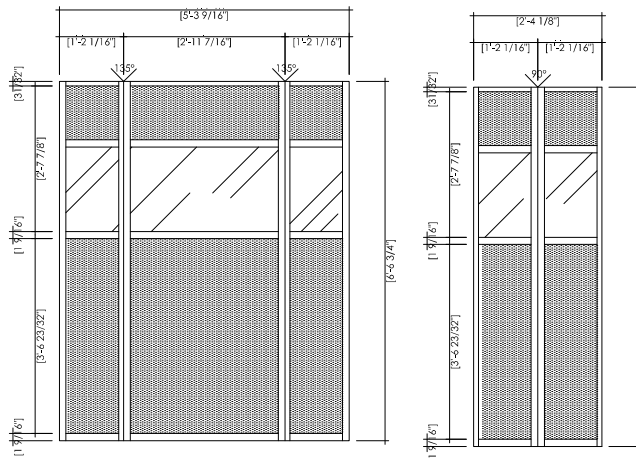

**TYPE A3**

Lockable door  
Glass front and 2 sides  
Internal dimensions W 18.62" x L 61.02" x H 12.20"  
1 LED Strip (7000 Kelvin)

**TYPE A1F**

1 shelf  
Glass 4 sides  
Internal dimensions W 18.62" x L 42.04" x H 37.00"  
1 LED Strip (7000 Kelvin)

**TYPE B1**

Lockable door  
Glass front and 2 sides  
Internal dimensions W 18.62" x L 42.04" x H 18.50"  
3 LED bulbs (7000 Kelvin)

**TYPE B2**

Lockable door  
Glass front and 2 sides  
Internal dimensions W 18.62" x L 65.66" x H 18.50"  
4 LED bulbs (7000 Kelvin)

**TYPE B3**

Lockable door  
Glass front and 2 sides  
Internal dimensions W 26.69" x L 61.02" x H 18.50"  
3 LED bulbs (7000 Kelvin)

**TYPE B1F**

3 shelves  
Glass 4 sides  
Internal dimensions W 18.62" x L 42.04" x H 66.92"  
3 LED bulbs (7000 Kelvin)

**TYPE C1**

Lockable door  
Glass front and 2 sides  
Internal dimensions W 18.62" x L 18.62" x H 18.50"  
1 LED bulb (7000 Kelvin)

**TYPE C1F**

3 shelves  
 Glass front and 2 sides  
 Internal dimensions W 18.62" x L 18.62" x H 66.92"  
 1 LED bulb (7000 Kelvin)