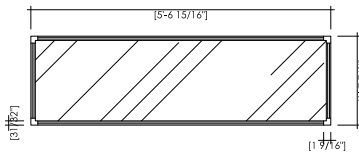

**TYPE A1**

Lockable door  
Glass front and 2 sides  
Internal dimensions W 18.62" x L 42.04" x H 12.20"  
1 LED Strip (7000 Kelvin)

**TYPE A2**

Lockable door  
Glass front and 2 sides  
Internal dimensions W 18.62" x L 65.66" x H 12.20"  
1 LED Strip (7000 Kelvin)

**TYPE A3**

Lockable door  
Glass front and 2 sides  
Internal dimensions W 18.62" x L 61.02" x H 12.20"  
1 LED Strip (7000 Kelvin)

**TYPE A1F**

1 shelf  
Glass 4 sides  
Internal dimensions W 18.62" x L 42.04" x H 37.00"  
1 LED Strip (7000 Kelvin)

**TYPE B1**

Lockable door  
Glass front and 2 sides  
Internal dimensions W 18.62" x L 42.04" x H 18.50"  
3 LED bulbs (7000 Kelvin)

**TYPE B2**

Lockable door  
Glass front and 2 sides  
Internal dimensions W 18.62" x L 65.66" x H 18.50"  
4 LED bulbs (7000 Kelvin)

**TYPE B3**

Lockable door  
Glass front and 2 sides  
Internal dimensions W 26.69" x L 61.02" x H 18.50"  
3 LED bulbs (7000 Kelvin)

**TYPE B1F**

3 shelves  
Glass 4 sides  
Internal dimensions W 18.62" x L 42.04" x H 66.92"  
3 LED bulbs (7000 Kelvin)