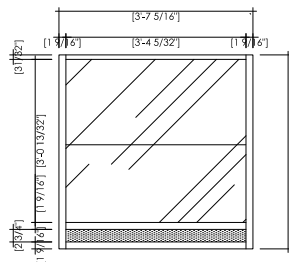

**TYPE A1**

Lockable door  
Glass front and 2 sides  
Internal dimensions W 18.62" x L 42.04" x H 12.20"  
1 LED Strip (7000 Kelvin)

**TYPE A2**

Lockable door  
Glass front and 2 sides  
Internal dimensions W 18.62" x L 65.66" x H 12.20"  
1 LED Strip (7000 Kelvin)

**TYPE A3**

Lockable door  
Glass front and 2 sides  
Internal dimensions W 18.62" x L 61.02" x H 12.20"  
1 LED Strip (7000 Kelvin)

**TYPE A1F**

1 shelf  
Glass 4 sides  
Internal dimensions W 18.62" x L 42.04" x H 37.00"  
1 LED Strip (7000 Kelvin)

**TYPE B1**

Lockable door  
Glass front and 2 sides  
Internal dimensions W 18.62" x L 42.04" x H 18.50"  
3 LED bulbs (7000 Kelvin)

**TYPE B2**

Lockable door  
Glass front and 2 sides  
Internal dimensions W 18.62" x L 65.66" x H 18.50"  
4 LED bulbs (7000 Kelvin)

**TYPE B3**

Lockable door  
Glass front and 2 sides  
Internal dimensions W 26.69" x L 61.02" x H 18.50"  
3 LED bulbs (7000 Kelvin)

**TYPE B1F**

3 shelves  
Glass 4 sides  
Internal dimensions W 18.62" x L 42.04" x H 66.92"  
3 LED bulbs (7000 Kelvin)